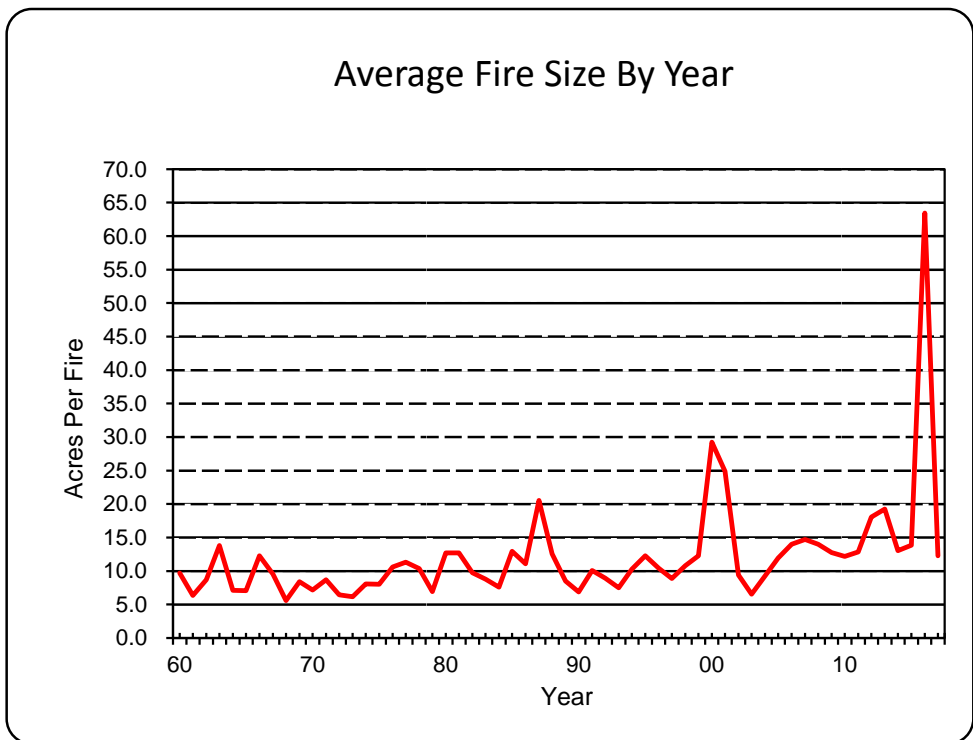

# TDF Fire Statistics 1960 - 2017 YTD

Year	Fires	Acres	Average
60	3,032	29,348	9.7
61	2,980	18,976	6.4
62	3,127	27,247	8.7
63	5,015	69,269	13.8
64	2,887	20,572	7.1
65	3,396	23,981	7.1
66	3,874	47,585	12.3
67	4,500	43,045	9.6
68	3,469	19,373	5.6
69	3,223	27,144	8.4
70	3,129	22,470	7.2
71	3,331	28,934	8.7
72	1,889	12,204	6.5
73	2,339	14,446	6.2
74	3,063	24,657	8.0
75	2,624	21,046	8.0
76	5,859	62,122	10.6
77	<b>6,662</b>	75,268	11.3
78	4,280	44,343	10.4
79	2,854	19,713	6.9
80	4,777	60,672	12.7
81	5,509	69,875	12.7
82	3,016	29,318	9.7
83	2,901	25,464	8.8
84	2,726	20,644	7.6
85	3,037	39,300	12.9
86	5,400	59,721	11.1
87	5,478	<b>112,459</b>	20.5
88	4,066	51,029	12.6
89	1,873	15,894	8.5
90	2,278	15,675	6.9
91	2,484	25,001	10.1
92	2,887	25,786	8.9
93	2,072	15,542	7.5
94	2,454	25,195	10.3
95	3,454	42,404	12.3
96	2,344	24,406	10.4
97	1,431	12,744	8.9
98	1,987	21,483	10.8
99	3,680	45,112	12.3
00	2,890	<b>84,435</b>	29.2
01	2,739	<b>68,142</b>	24.9
02	1,569	14,776	9.4
03	1,089	<b>7,110</b>	6.5
04	1,565	14,513	9.3
05	2,073	24,744	11.9
06	2,198	30,800	14.0
07	3,000	44,126	14.7
08	1,290	18,068	14.0
09	1,218	15,558	12.8
10	1,671	20,322	12.2
11	1,039	13,326	12.8
12	1,075	19,406	18.1
13	623	11,982	19.2
14	1,249	16,280	13.0
15	<b>619</b>	8,581	13.9
16	1,345	<b>85,324</b>	<b>63.4</b>
17	632	7,770	12.3
3av	830	12,281	15.4
5av	921	13,915	15.4
10av	1,398	19,845	14.5
20av	1,767	25,796	13.9
50av	2,817	32,245	11.4

blue = lowest

red = highest