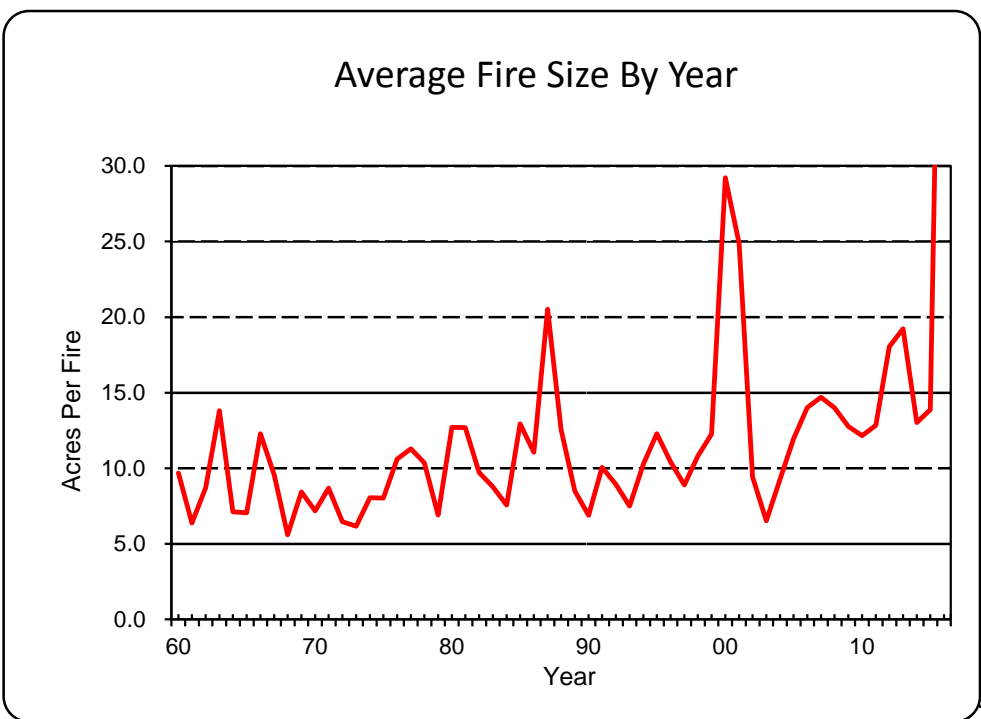

# TDF Fire Statistics 1960 - 2016 YTD

Year	Fires	Acres	Average
60	3,032	29,348	9.7
61	2,980	18,976	6.4
62	3,127	27,247	8.7
63	5,015	69,269	13.8
64	2,887	20,572	7.1
65	3,396	23,981	7.1
66	3,874	47,585	12.3
67	4,500	43,045	9.6
68	3,469	19,373	5.6
69	3,223	27,144	8.4
70	3,129	22,470	7.2
71	3,331	28,934	8.7
72	1,889	12,204	6.5
73	2,339	14,446	6.2
74	3,063	24,657	8.0
75	2,624	21,046	8.0
76	5,859	62,122	10.6
77	<b>6,662</b>	75,268	11.3
78	4,280	44,343	10.4
79	2,854	19,713	6.9
80	4,777	60,672	12.7
81	5,509	69,875	12.7
82	3,016	29,318	9.7
83	2,901	25,464	8.8
84	2,726	20,644	7.6
85	3,037	39,300	12.9
86	5,400	59,721	11.1
87	5,478	<b>112,459</b>	20.5
88	4,066	51,029	12.6
89	1,873	15,894	8.5
90	2,278	15,675	6.9
91	2,484	25,001	10.1
92	2,887	25,786	8.9
93	2,072	15,542	7.5
94	2,454	25,195	10.3
95	3,454	42,404	12.3
96	2,344	24,406	10.4
97	1,431	12,744	8.9
98	1,987	21,483	10.8
99	3,680	45,112	12.3
00	2,890	<b>84,435</b>	29.2
01	2,739	<b>68,142</b>	24.9
02	1,569	14,776	9.4
03	1,089	<b>7,110</b>	6.5
04	1,565	14,513	9.3
05	2,073	24,744	11.9
06	2,198	30,800	14.0
07	3,000	44,126	14.7
08	1,290	18,068	14.0
09	1,218	15,558	12.8
10	1,671	20,322	12.2
11	1,039	13,326	12.8
12	1,075	19,406	18.1
13	623	11,982	19.2
14	1,249	16,280	13.0
15	<b>619</b>	<b>8,581</b>	<b>13.9</b>
16	1,345	<b>85,324</b>	<b>63.4</b>
3av	830	12,281	15.4
5av	921	13,915	15.4
10av	1,398	19,845	14.5
20av	1,767	25,796	13.9
50av	2,817	32,245	11.4

blue = lowest

red = highest