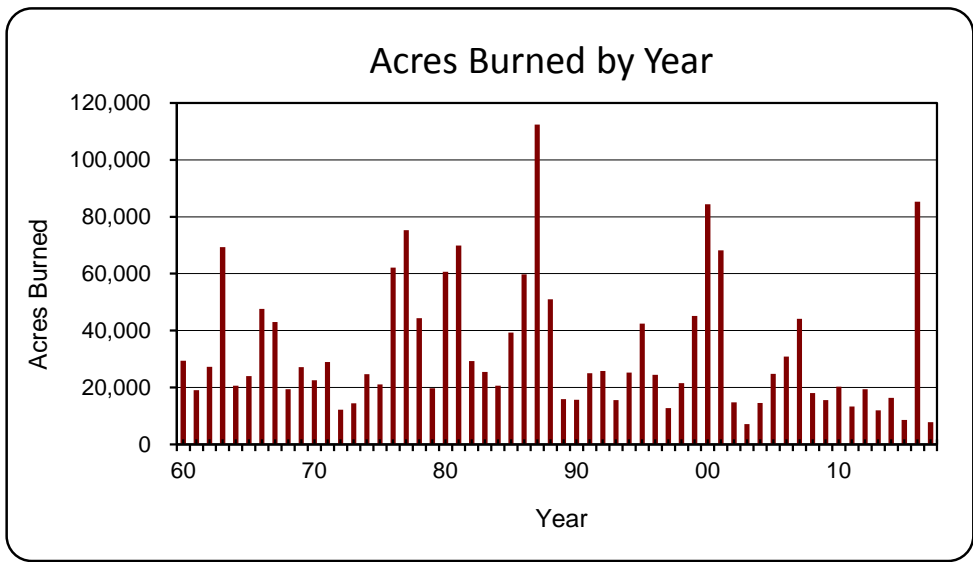

# TDF Fire Statistics 1960 - 2017 YTD

Year	Fires	Acres	Average
60	3,032	29,348	9.7
61	2,980	18,976	6.4
62	3,127	27,247	8.7
63	5,015	69,269	13.8
64	2,887	20,572	7.1
65	3,396	23,981	7.1
66	3,874	47,585	12.3
67	4,500	43,045	9.6
68	3,469	19,373	5.6
69	3,223	27,144	8.4
70	3,129	22,470	7.2
71	3,331	28,934	8.7
72	1,889	12,204	6.5
73	2,339	14,446	6.2
74	3,063	24,657	8.0
75	2,624	21,046	8.0
76	5,859	62,122	10.6
77	<b>6,662</b>	75,268	11.3
78	4,280	44,343	10.4
79	2,854	19,713	6.9
80	4,777	60,672	12.7
81	5,509	69,875	12.7
82	3,016	29,318	9.7
83	2,901	25,464	8.8
84	2,726	20,644	7.6
85	3,037	39,300	12.9
86	5,400	59,721	11.1
87	5,478	<b>112,459</b>	20.5
88	4,066	51,029	12.6
89	1,873	15,894	8.5
90	2,278	15,675	6.9
91	2,484	25,001	10.1
92	2,887	25,786	8.9
93	2,072	15,542	7.5
94	2,454	25,195	10.3
95	3,454	42,404	12.3
96	2,344	24,406	10.4
97	1,431	12,744	8.9
98	1,987	21,483	10.8
99	3,680	45,112	12.3
00	2,890	<b>84,435</b>	29.2
01	2,739	<b>68,142</b>	24.9
02	1,569	14,776	9.4
03	1,089	<b>7,110</b>	6.5
04	1,565	14,513	9.3
05	2,073	24,744	11.9
06	2,198	30,800	14.0
07	3,000	44,126	14.7
08	1,290	18,068	14.0
09	1,218	15,558	12.8
10	1,671	20,322	12.2
11	1,039	13,326	12.8
12	1,075	19,406	18.1
13	623	11,982	19.2
14	1,249	16,280	13.0
15	<b>619</b>	8,581	13.9
16	1,345	<b>85,324</b>	<b>63.4</b>
17	632	7,770	12.3
3av	830	12,281	15.4
5av	921	13,915	15.4
10av	1,398	19,845	14.5
20av	1,767	25,796	13.9
50av	2,817	32,245	11.4

blue = lowest

red = highest