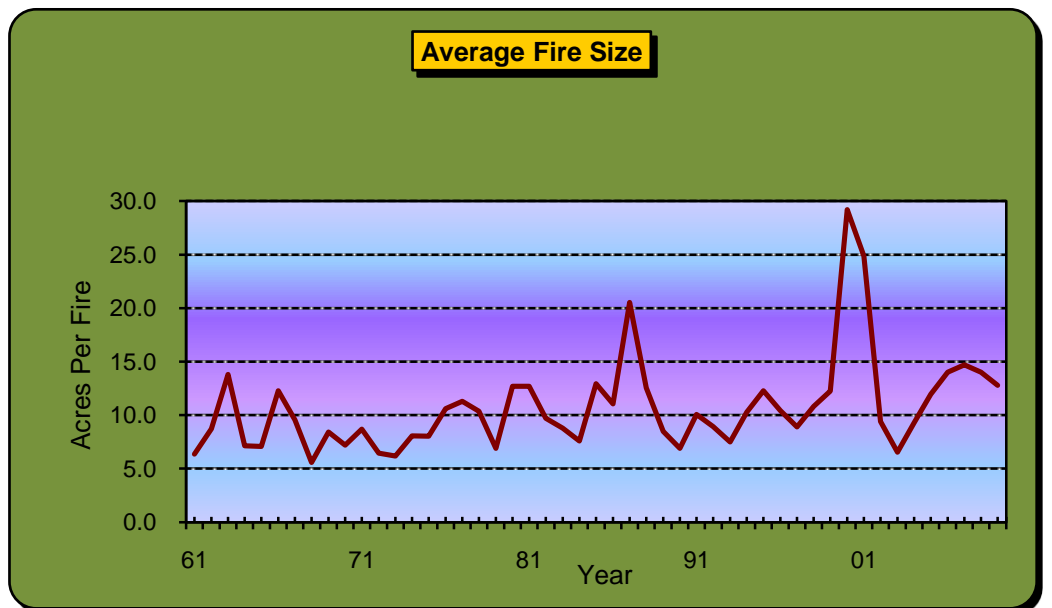

TDF Fire Charts 1960 - 2009

Year	Fires	Acres	Average
60	3,032	29,348	9.7
61	2,980	18,976	6.4
62	3,127	27,247	8.7
63	5,015	69,269	13.8
64	2,887	20,572	7.1
65	3,396	23,981	7.1
66	3,874	47,585	12.3
67	4,500	43,045	9.6
68	3,469	19,373	5.6
69	3,223	27,144	8.4
70	3,129	22,470	7.2
71	3,331	28,934	8.7
72	1,889	12,204	6.5
73	2,339	14,446	6.2
74	3,063	24,657	8.0
75	2,624	21,046	8.0
76	5,859	62,122	10.6
77	6,662	75,268	11.3
78	4,280	44,343	10.4
79	2,854	19,713	6.9
80	4,777	60,672	12.7
81	5,509	69,875	12.7
82	3,016	29,318	9.7
83	2,901	25,464	8.8
84	2,726	20,644	7.6
85	3,037	39,300	12.9
86	5,400	59,721	11.1
87	5,478	112,459	20.5
88	4,066	51,029	12.6
89	1,873	15,894	8.5
90	2,278	15,675	6.9
91	2,484	25,001	10.1
92	2,887	25,786	8.9
93	2,072	15,542	7.5
94	2,454	25,195	10.3
95	3,454	42,404	12.3
96	2,344	24,406	10.4
97	1,431	12,744	8.9
98	1,987	21,483	10.8
99	3,680	45,112	12.3
00	2,890	84,435	29.2
01	2,739	68,142	24.9
02	1,569	14,776	9.4
03	1,089	7,110	6.5
04	1,565	14,513	9.3
05	2,073	24,744	11.9
06	2,198	30,800	14.0
07	3,000	44,126	14.7
08	1,290	18,068	14.0
09	1,218	15,558	12.8
3av	1,836	25,917	13.8
5av	1,956	26,659	13.5
10av	1,963	32,227	14.7
20av	2,235	28,781	12.3
50av	3,100	34,235	13.8

blue = lowest

red = highest