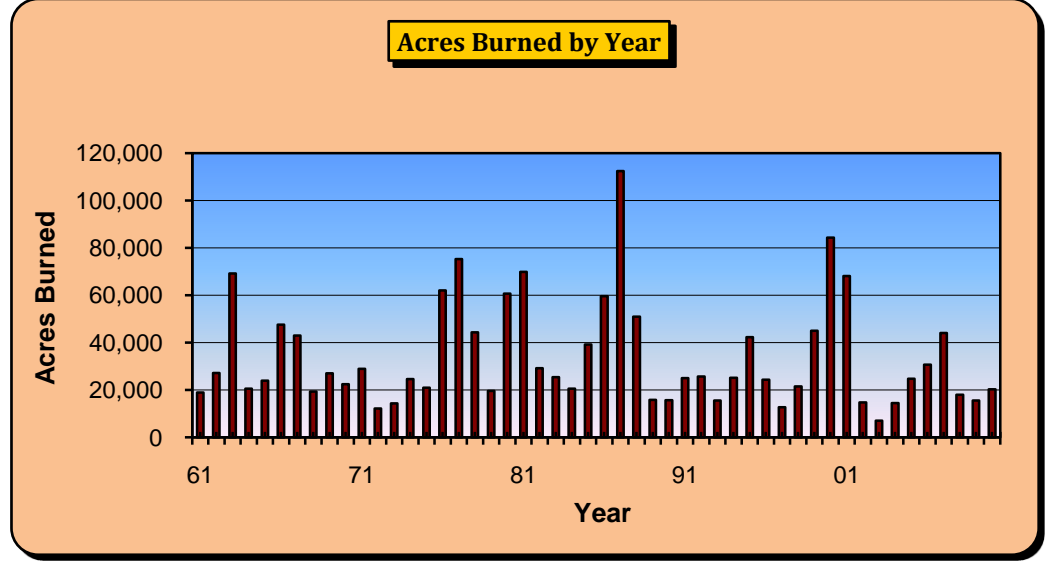

TDF Fire Statistics 1961 - 2010

Year	Fires	Acres	Average
61	2,980	18,976	6.4
62	3,127	27,247	8.7
63	5,015	69,269	13.8
64	2,887	20,572	7.1
65	3,396	23,981	7.1
66	3,874	47,585	12.3
67	4,500	43,045	9.6
68	3,469	19,373	5.6
69	3,223	27,144	8.4
70	3,129	22,470	7.2
71	3,331	28,934	8.7
72	1,889	12,204	6.5
73	2,339	14,446	6.2
74	3,063	24,657	8.0
75	2,624	21,046	8.0
76	5,859	62,122	10.6
77	6,662	75,268	11.3
78	4,280	44,343	10.4
79	2,854	19,713	6.9
80	4,777	60,672	12.7
81	5,509	69,875	12.7
82	3,016	29,318	9.7
83	2,901	25,464	8.8
84	2,726	20,644	7.6
85	3,037	39,300	12.9
86	5,400	59,721	11.1
87	5,478	112,459	20.5
88	4,066	51,029	12.6
89	1,873	15,894	8.5
90	2,278	15,675	6.9
91	2,484	25,001	10.1
92	2,887	25,786	8.9
93	2,072	15,542	7.5
94	2,454	25,195	10.3
95	3,454	42,404	12.3
96	2,344	24,406	10.4
97	1,431	12,744	8.9
98	1,987	21,483	10.8
99	3,680	45,112	12.3
00	2,890	84,435	29.2
01	2,739	68,142	24.9
02	1,569	14,776	9.4
03	1,089	7,110	6.5
04	1,565	14,513	9.3
05	2,073	24,744	11.9
06	2,198	30,800	14.0
07	3,000	44,126	14.7
08	1,290	18,068	14.0
09	1,218	15,558	12.8
10	1,671	20,322	12.2
3av	1,393	17,983	13.8
5av	1,875	25,775	13.5
10av	1,807	25,816	13.0
20av	2,205	29,013	12.5
50av	3,073	34,054	10.7

blue = lowest

red = highest