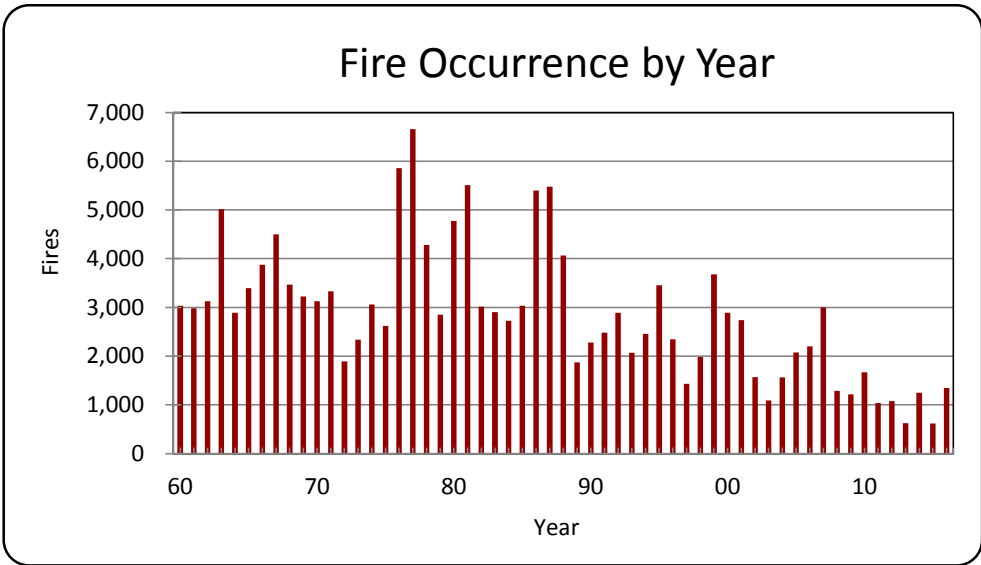

# TDF Fire Statistics 1960 - 2016 YTD

Year	Fires	Acres	Average
60	3,032	29,348	9.7
61	2,980	18,976	6.4
62	3,127	27,247	8.7
63	5,015	69,269	13.8
64	2,887	20,572	7.1
65	3,396	23,981	7.1
66	3,874	47,585	12.3
67	4,500	43,045	9.6
68	3,469	19,373	5.6
69	3,223	27,144	8.4
70	3,129	22,470	7.2
71	3,331	28,934	8.7
72	1,889	12,204	6.5
73	2,339	14,446	6.2
74	3,063	24,657	8.0
75	2,624	21,046	8.0
76	5,859	62,122	10.6
77	<b>6,662</b>	75,268	11.3
78	4,280	44,343	10.4
79	2,854	19,713	6.9
80	4,777	60,672	12.7
81	5,509	69,875	12.7
82	3,016	29,318	9.7
83	2,901	25,464	8.8
84	2,726	20,644	7.6
85	3,037	39,300	12.9
86	5,400	59,721	11.1
87	5,478	<b>112,459</b>	20.5
88	4,066	51,029	12.6
89	1,873	15,894	8.5
90	2,278	15,675	6.9
91	2,484	25,001	10.1
92	2,887	25,786	8.9
93	2,072	15,542	7.5
94	2,454	25,195	10.3
95	3,454	42,404	12.3
96	2,344	24,406	10.4
97	1,431	12,744	8.9
98	1,987	21,483	10.8
99	3,680	45,112	12.3
00	2,890	<b>84,435</b>	29.2
01	2,739	<b>68,142</b>	24.9
02	1,569	14,776	9.4
03	1,089	<b>7,110</b>	6.5
04	1,565	14,513	9.3
05	2,073	24,744	11.9
06	2,198	30,800	14.0
07	3,000	44,126	14.7
08	1,290	18,068	14.0
09	1,218	15,558	12.8
10	1,671	20,322	12.2
11	1,039	13,326	12.8
12	1,075	19,406	18.1
13	623	11,982	19.2
14	1,249	16,280	13.0
15	<b>619</b>	<b>8,581</b>	<b>13.9</b>
16	1,345	<b>85,324</b>	<b>63.4</b>
3av	830	12,281	15.4
5av	921	13,915	15.4
10av	1,398	19,845	14.5
20av	1,767	25,796	13.9
50av	2,817	32,245	11.4

blue = lowest

red = highest