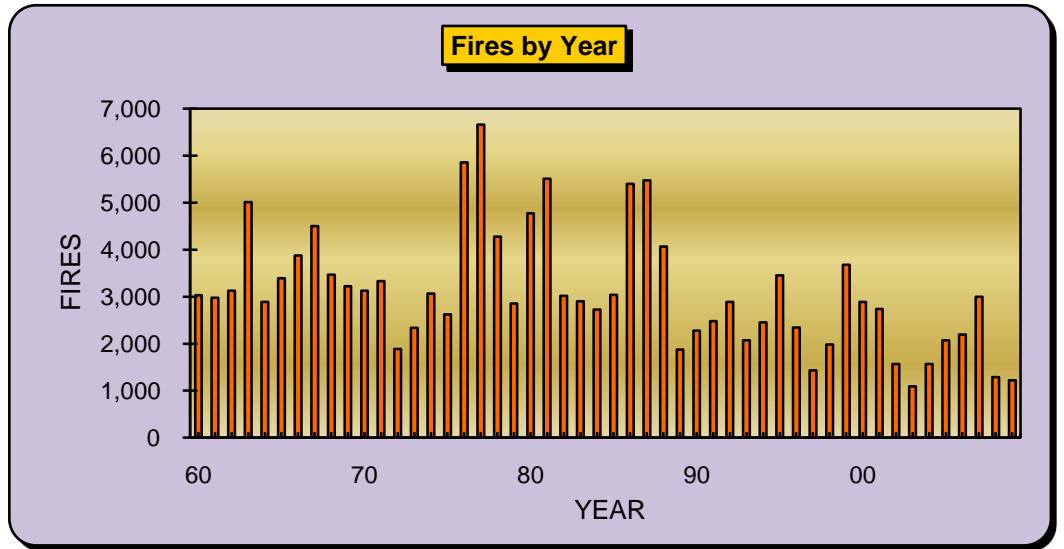

TDF Fire Charts 1960 - 2009

Year	Fires	Acres	Average
60	3,032	29,348	9.7
61	2,980	18,976	6.4
62	3,127	27,247	8.7
63	5,015	69,269	13.8
64	2,887	20,572	7.1
65	3,396	23,981	7.1
66	3,874	47,585	12.3
67	4,500	43,045	9.6
68	3,469	19,373	5.6
69	3,223	27,144	8.4
70	3,129	22,470	7.2
71	3,331	28,934	8.7
72	1,889	12,204	6.5
73	2,339	14,446	6.2
74	3,063	24,657	8.0
75	2,624	21,046	8.0
76	5,859	62,122	10.6
77	6,662	75,268	11.3
78	4,280	44,343	10.4
79	2,854	19,713	6.9
80	4,777	60,672	12.7
81	5,509	69,875	12.7
82	3,016	29,318	9.7
83	2,901	25,464	8.8
84	2,726	20,644	7.6
85	3,037	39,300	12.9
86	5,400	59,721	11.1
87	5,478	112,459	20.5
88	4,066	51,029	12.6
89	1,873	15,894	8.5
90	2,278	15,675	6.9
91	2,484	25,001	10.1
92	2,887	25,786	8.9
93	2,072	15,542	7.5
94	2,454	25,195	10.3
95	3,454	42,404	12.3
96	2,344	24,406	10.4
97	1,431	12,744	8.9
98	1,987	21,483	10.8
99	3,680	45,112	12.3
00	2,890	84,435	29.2
01	2,739	68,142	24.9
02	1,569	14,776	9.4
03	1,089	7,110	6.5
04	1,565	14,513	9.3
05	2,073	24,744	11.9
06	2,198	30,800	14.0
07	3,000	44,126	14.7
08	1,290	18,068	14.0
09	1,218	15,558	12.8
3av	1,836	25,917	13.8
5av	1,956	26,659	13.5
10av	1,963	32,227	14.7
20av	2,235	28,781	12.3
50av	3,100	34,235	13.8

blue = lowest

red = highest