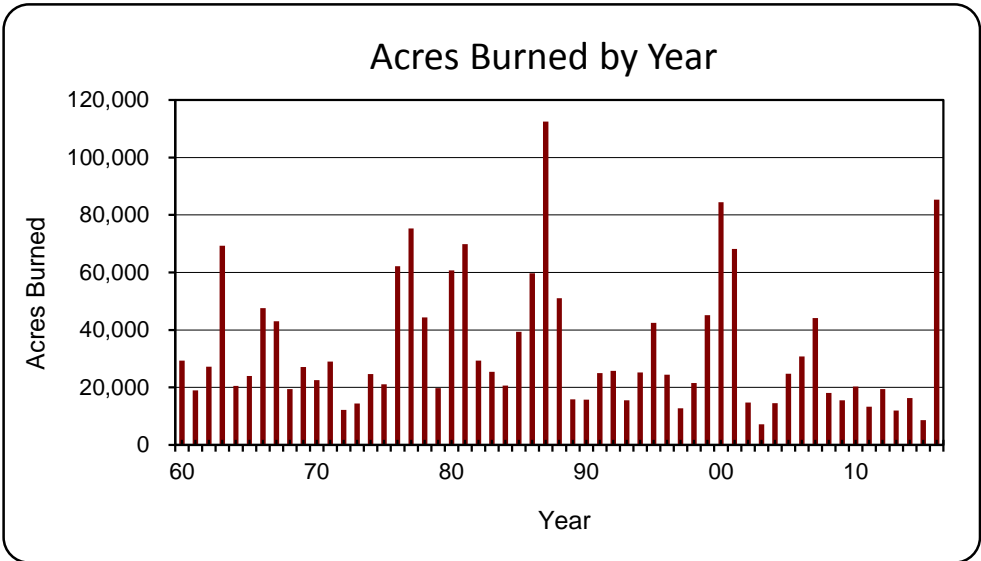

# TDF Fire Statistics 1960 - 2016 YTD

Year	Fires	Acres	Average
60	3,032	29,348	9.7
61	2,980	18,976	6.4
62	3,127	27,247	8.7
63	5,015	69,269	13.8
64	2,887	20,572	7.1
65	3,396	23,981	7.1
66	3,874	47,585	12.3
67	4,500	43,045	9.6
68	3,469	19,373	5.6
69	3,223	27,144	8.4
70	3,129	22,470	7.2
71	3,331	28,934	8.7
72	1,889	12,204	6.5
73	2,339	14,446	6.2
74	3,063	24,657	8.0
75	2,624	21,046	8.0
76	5,859	62,122	10.6
77	<b>6,662</b>	75,268	11.3
78	4,280	44,343	10.4
79	2,854	19,713	6.9
80	4,777	60,672	12.7
81	5,509	69,875	12.7
82	3,016	29,318	9.7
83	2,901	25,464	8.8
84	2,726	20,644	7.6
85	3,037	39,300	12.9
86	5,400	59,721	11.1
87	5,478	<b>112,459</b>	20.5
88	4,066	51,029	12.6
89	1,873	15,894	8.5
90	2,278	15,675	6.9
91	2,484	25,001	10.1
92	2,887	25,786	8.9
93	2,072	15,542	7.5
94	2,454	25,195	10.3
95	3,454	42,404	12.3
96	2,344	24,406	10.4
97	1,431	12,744	8.9
98	1,987	21,483	10.8
99	3,680	45,112	12.3
00	2,890	<b>84,435</b>	29.2
01	2,739	<b>68,142</b>	24.9
02	1,569	14,776	9.4
03	1,089	<b>7,110</b>	6.5
04	1,565	14,513	9.3
05	2,073	24,744	11.9
06	2,198	30,800	14.0
07	3,000	44,126	14.7
08	1,290	18,068	14.0
09	1,218	15,558	12.8
10	1,671	20,322	12.2
11	1,039	13,326	12.8
12	1,075	19,406	18.1
13	623	11,982	19.2
14	1,249	16,280	13.0
15	<b>619</b>	<b>8,581</b>	<b>13.9</b>
16	1,345	<b>85,324</b>	<b>63.4</b>
3av	830	12,281	15.4
5av	921	13,915	15.4
10av	1,398	19,845	14.5
20av	1,767	25,796	13.9
50av	2,817	32,245	11.4

blue = lowest

red = highest