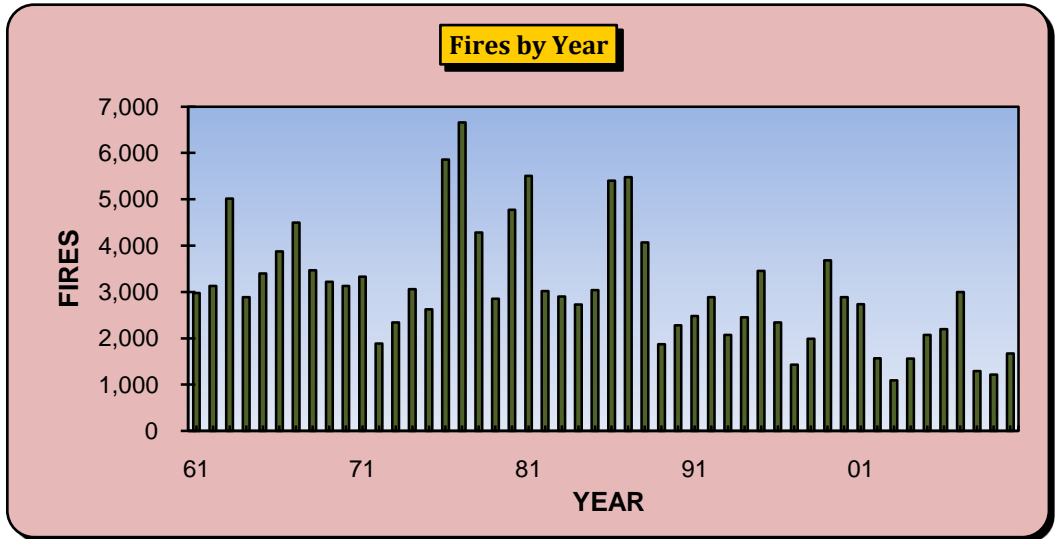

TDF Fire Statistics 1961 - 2010

Year	Fires	Acres	Average
61	2,980	18,976	6.4
62	3,127	27,247	8.7
63	5,015	69,269	13.8
64	2,887	20,572	7.1
65	3,396	23,981	7.1
66	3,874	47,585	12.3
67	4,500	43,045	9.6
68	3,469	19,373	5.6
69	3,223	27,144	8.4
70	3,129	22,470	7.2
71	3,331	28,934	8.7
72	1,889	12,204	6.5
73	2,339	14,446	6.2
74	3,063	24,657	8.0
75	2,624	21,046	8.0
76	5,859	62,122	10.6
77	6,662	75,268	11.3
78	4,280	44,343	10.4
79	2,854	19,713	6.9
80	4,777	60,672	12.7
81	5,509	69,875	12.7
82	3,016	29,318	9.7
83	2,901	25,464	8.8
84	2,726	20,644	7.6
85	3,037	39,300	12.9
86	5,400	59,721	11.1
87	5,478	112,459	20.5
88	4,066	51,029	12.6
89	1,873	15,894	8.5
90	2,278	15,675	6.9
91	2,484	25,001	10.1
92	2,887	25,786	8.9
93	2,072	15,542	7.5
94	2,454	25,195	10.3
95	3,454	42,404	12.3
96	2,344	24,406	10.4
97	1,431	12,744	8.9
98	1,987	21,483	10.8
99	3,680	45,112	12.3
00	2,890	84,435	29.2
01	2,739	68,142	24.9
02	1,569	14,776	9.4
03	1,089	7,110	6.5
04	1,565	14,513	9.3
05	2,073	24,744	11.9
06	2,198	30,800	14.0
07	3,000	44,126	14.7
08	1,290	18,068	14.0
09	1,218	15,558	12.8
10	1,671	20,322	12.2
3av	1,393	17,983	13.8
5av	1,875	25,775	13.5
10av	1,807	25,816	13.0
20av	2,205	29,013	12.5
50av	3,073	34,054	10.7

blue = lowest

red = highest