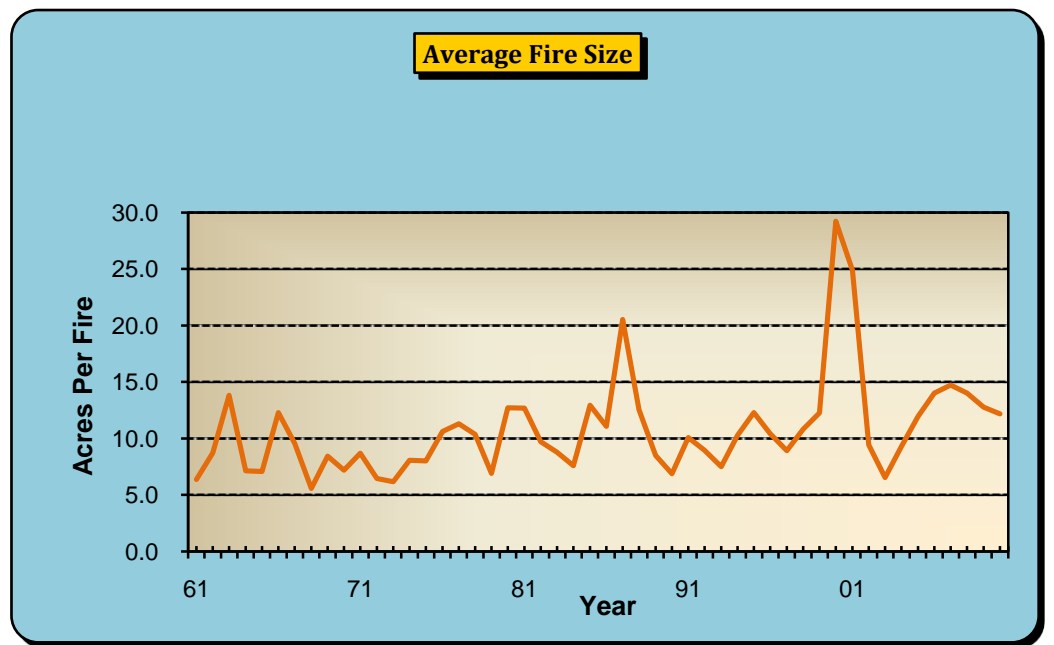

TDF Fire Statistics 1961 - 2010

Year	Fires	Acres	Average
61	2,980	18,976	6.4
62	3,127	27,247	8.7
63	5,015	69,269	13.8
64	2,887	20,572	7.1
65	3,396	23,981	7.1
66	3,874	47,585	12.3
67	4,500	43,045	9.6
68	3,469	19,373	5.6
69	3,223	27,144	8.4
70	3,129	22,470	7.2
71	3,331	28,934	8.7
72	1,889	12,204	6.5
73	2,339	14,446	6.2
74	3,063	24,657	8.0
75	2,624	21,046	8.0
76	5,859	62,122	10.6
77	6,662	75,268	11.3
78	4,280	44,343	10.4
79	2,854	19,713	6.9
80	4,777	60,672	12.7
81	5,509	69,875	12.7
82	3,016	29,318	9.7
83	2,901	25,464	8.8
84	2,726	20,644	7.6
85	3,037	39,300	12.9
86	5,400	59,721	11.1
87	5,478	112,459	20.5
88	4,066	51,029	12.6
89	1,873	15,894	8.5
90	2,278	15,675	6.9
91	2,484	25,001	10.1
92	2,887	25,786	8.9
93	2,072	15,542	7.5
94	2,454	25,195	10.3
95	3,454	42,404	12.3
96	2,344	24,406	10.4
97	1,431	12,744	8.9
98	1,987	21,483	10.8
99	3,680	45,112	12.3
00	2,890	84,435	29.2
01	2,739	68,142	24.9
02	1,569	14,776	9.4
03	1,089	7,110	6.5
04	1,565	14,513	9.3
05	2,073	24,744	11.9
06	2,198	30,800	14.0
07	3,000	44,126	14.7
08	1,290	18,068	14.0
09	1,218	15,558	12.8
10	1,671	20,322	12.2
3av	1,393	17,983	13.8
5av	1,875	25,775	13.5
10av	1,807	25,816	13.0
20av	2,205	29,013	12.5
50av	3,073	34,054	10.7

blue = lowest

red = highest