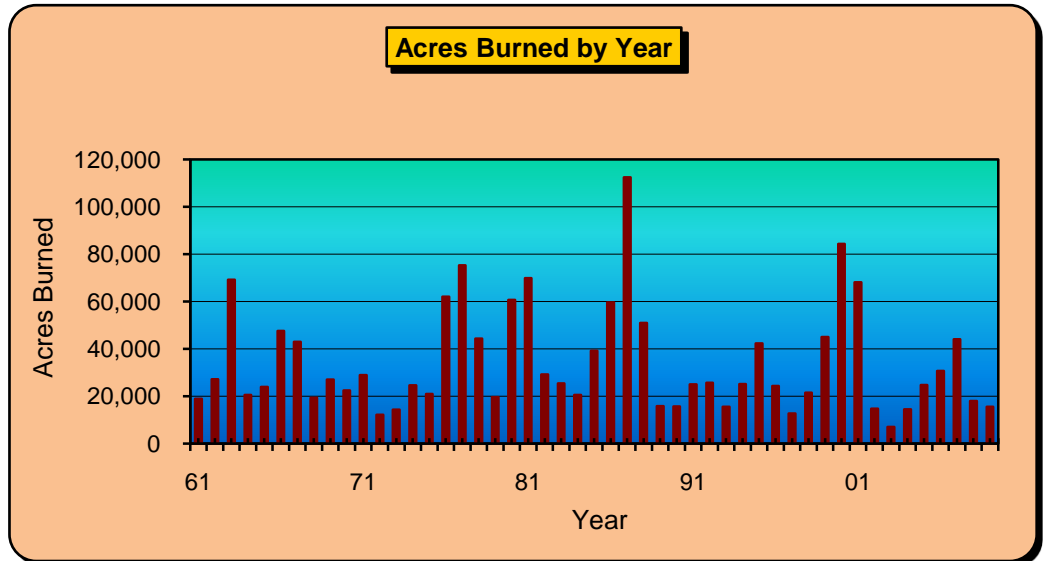

TDF Fire Charts 1960 - 2009

Year	Fires	Acres	Average
60	3,032	29,348	9.7
61	2,980	18,976	6.4
62	3,127	27,247	8.7
63	5,015	69,269	13.8
64	2,887	20,572	7.1
65	3,396	23,981	7.1
66	3,874	47,585	12.3
67	4,500	43,045	9.6
68	3,469	19,373	5.6
69	3,223	27,144	8.4
70	3,129	22,470	7.2
71	3,331	28,934	8.7
72	1,889	12,204	6.5
73	2,339	14,446	6.2
74	3,063	24,657	8.0
75	2,624	21,046	8.0
76	5,859	62,122	10.6
77	6,662	75,268	11.3
78	4,280	44,343	10.4
79	2,854	19,713	6.9
80	4,777	60,672	12.7
81	5,509	69,875	12.7
82	3,016	29,318	9.7
83	2,901	25,464	8.8
84	2,726	20,644	7.6
85	3,037	39,300	12.9
86	5,400	59,721	11.1
87	5,478	112,459	20.5
88	4,066	51,029	12.6
89	1,873	15,894	8.5
90	2,278	15,675	6.9
91	2,484	25,001	10.1
92	2,887	25,786	8.9
93	2,072	15,542	7.5
94	2,454	25,195	10.3
95	3,454	42,404	12.3
96	2,344	24,406	10.4
97	1,431	12,744	8.9
98	1,987	21,483	10.8
99	3,680	45,112	12.3
00	2,890	84,435	29.2
01	2,739	68,142	24.9
02	1,569	14,776	9.4
03	1,089	7,110	6.5
04	1,565	14,513	9.3
05	2,073	24,744	11.9
06	2,198	30,800	14.0
07	3,000	44,126	14.7
08	1,290	18,068	14.0
09	1,218	15,558	12.8
3av	1,836	25,917	13.8
5av	1,956	26,659	13.5
10av	1,963	32,227	14.7
20av	2,235	28,781	12.3
50av	3,100	34,235	13.8

blue = lowest

red = highest