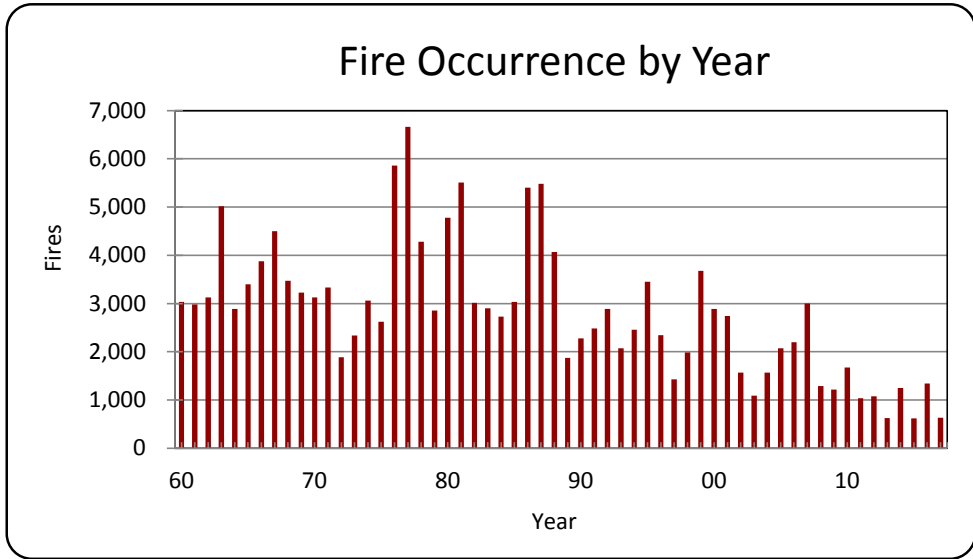

# TDF Fire Statistics 1960 - 2017 YTD

Year	Fires	Acres	Average
60	3,032	29,348	9.7
61	2,980	18,976	6.4
62	3,127	27,247	8.7
63	5,015	69,269	13.8
64	2,887	20,572	7.1
65	3,396	23,981	7.1
66	3,874	47,585	12.3
67	4,500	43,045	9.6
68	3,469	19,373	5.6
69	3,223	27,144	8.4
70	3,129	22,470	7.2
71	3,331	28,934	8.7
72	1,889	12,204	6.5
73	2,339	14,446	6.2
74	3,063	24,657	8.0
75	2,624	21,046	8.0
76	5,859	62,122	10.6
77	<b>6,662</b>	75,268	11.3
78	4,280	44,343	10.4
79	2,854	19,713	6.9
80	4,777	60,672	12.7
81	5,509	69,875	12.7
82	3,016	29,318	9.7
83	2,901	25,464	8.8
84	2,726	20,644	7.6
85	3,037	39,300	12.9
86	5,400	59,721	11.1
87	5,478	<b>112,459</b>	20.5
88	4,066	51,029	12.6
89	1,873	15,894	8.5
90	2,278	15,675	6.9
91	2,484	25,001	10.1
92	2,887	25,786	8.9
93	2,072	15,542	7.5
94	2,454	25,195	10.3
95	3,454	42,404	12.3
96	2,344	24,406	10.4
97	1,431	12,744	8.9
98	1,987	21,483	10.8
99	3,680	45,112	12.3
00	2,890	<b>84,435</b>	29.2
01	2,739	<b>68,142</b>	24.9
02	1,569	14,776	9.4
03	1,089	<b>7,110</b>	6.5
04	1,565	14,513	9.3
05	2,073	24,744	11.9
06	2,198	30,800	14.0
07	3,000	44,126	14.7
08	1,290	18,068	14.0
09	1,218	15,558	12.8
10	1,671	20,322	12.2
11	1,039	13,326	12.8
12	1,075	19,406	18.1
13	623	11,982	19.2
14	1,249	16,280	13.0
15	<b>619</b>	8,581	13.9
16	1,345	<b>85,324</b>	<b>63.4</b>
17	632	7,770	12.3
3av	830	12,281	15.4
5av	921	13,915	15.4
10av	1,398	19,845	14.5
20av	1,767	25,796	13.9
50av	2,817	32,245	11.4

blue = lowest

red = highest